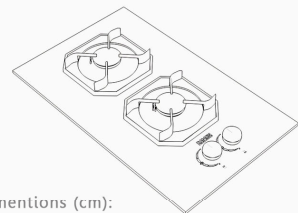

RG-213

2 Burner Gas Hob

Dimensions (cm):
Product Size : 52/5*32
Cut Size : 48/5*28

Dimensions (cm):
Product Size : 52/5*32
Cut Size : 48/5*28

Dimensions (cm):
Product Size : 52/5*32
Cut Size : 48/5*28

Dimensions (cm):
Product Size : 74*44
Cut Size : 68/5*38