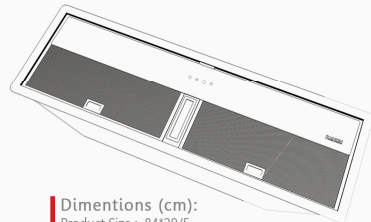

Hidden Hoods

هود مخفی

Dimentions (cm):
Product Size : 84*29/5
Cut Size : 81/5*26

هود مخفی

موتور فلز
موتور 4 دور سوپرسایلنت
با قابلیت پوشش کامل سطح گاز
ضمانت 25 ماهه از زمان نصب
دارای هالوزن های کم مصرف SMD
کمترین لرزش موتور
فیلتر استاتیک ضد زنگ با گیره فلزی
دارای 25 ماه ضمانت و 10 سال خدمات پس از فروش