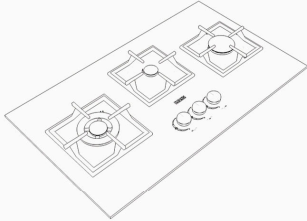

RG-213

2 Burner Gas Hob

Dimensions (cm):
Product Size : 52/5*32
Cut Size : 48/5*28

Dimensions (cm):
Product Size : 52/5*32
Cut Size : 48/5*28

Dimensions (cm):
Product Size : 52/5*32
Cut Size : 48/5*28

Dimensions (cm):
Product Size : 74*44
Cut Size : 68/5*38