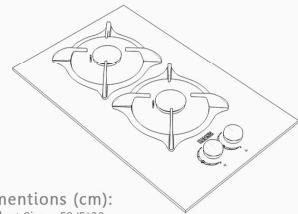

RG-213

2 Burner Gas Hob

Dimensions (cm):
Product Size : 52/5*32
Cut Size : 48/5*28

Dimensions (cm):
Product Size : 52/5*32
Cut Size : 48/5*28

Dimensions (cm):
Product Size : 52/5*32
Cut Size : 48/5*28

Dimensions (cm):
Product Size : 74*44
Cut Size : 68/5*38