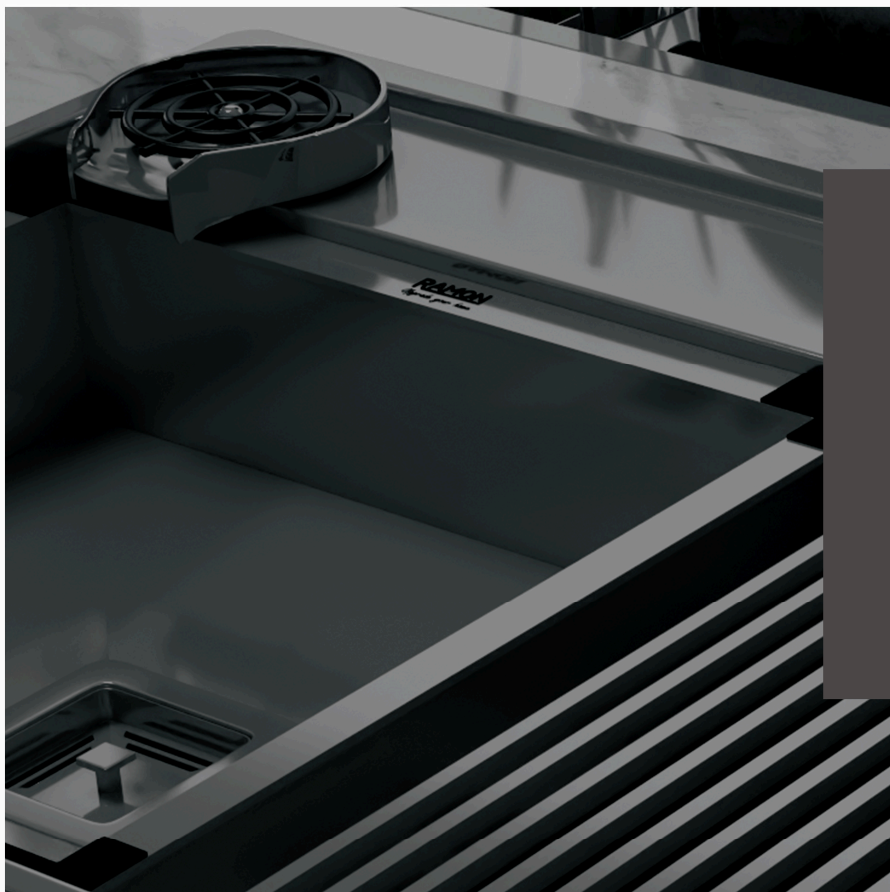

RG-575s

5 Burner Gas Hob

Stainless Steel Sinks

Ramon sinks round off your kitchen fittings in style. Built into the worktop, your sink becomes an integral part of a workspace where functionality blends with unmistakable design aesthetics.