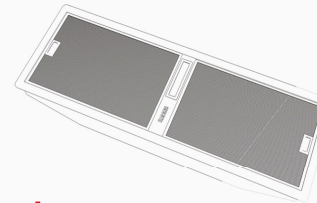

هود مخفی

جنس: فلز
موتور فلز
موتور 4 دور سوپرسایلنت
با قابلیت پوشش کامل سطح گاز
ضمانت 25 ماهه از زمان نصب
دارای هالوژن های کم مصرف SMD
کمتترین لرزش موتور
فیلتر استاتیک ضد زنگ با گیره فلزی
ریحوت کنترل رادیویی (RF) بدون محدودیت مسافت
دارای 25 ماه ضمانت و 10 سال خدمات پس از فروش

RH-816

HIDDEN HOOD RF CONTROL