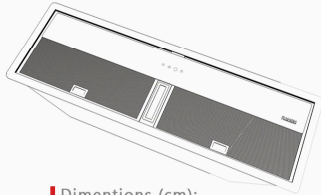

RAMON HOODS

Dimentions (cm):
Product Size : 74*30
Cut Size : 70/5*26/5

هود مخفی

موتور فلز
موتور 4 دور سوپرسایلنت
با قابلیت پوشش کامل سطح گاز
ضمانت 25 ماهه از زمان نصب
دارای هالوزن های کم مصرف SMD
کمترین لرزش موتور
فیلتر استاتیک ضد زنگ با گیره فلزی
دارای 25 ماه ضمانت و 10 سال خدمات پس از فروش